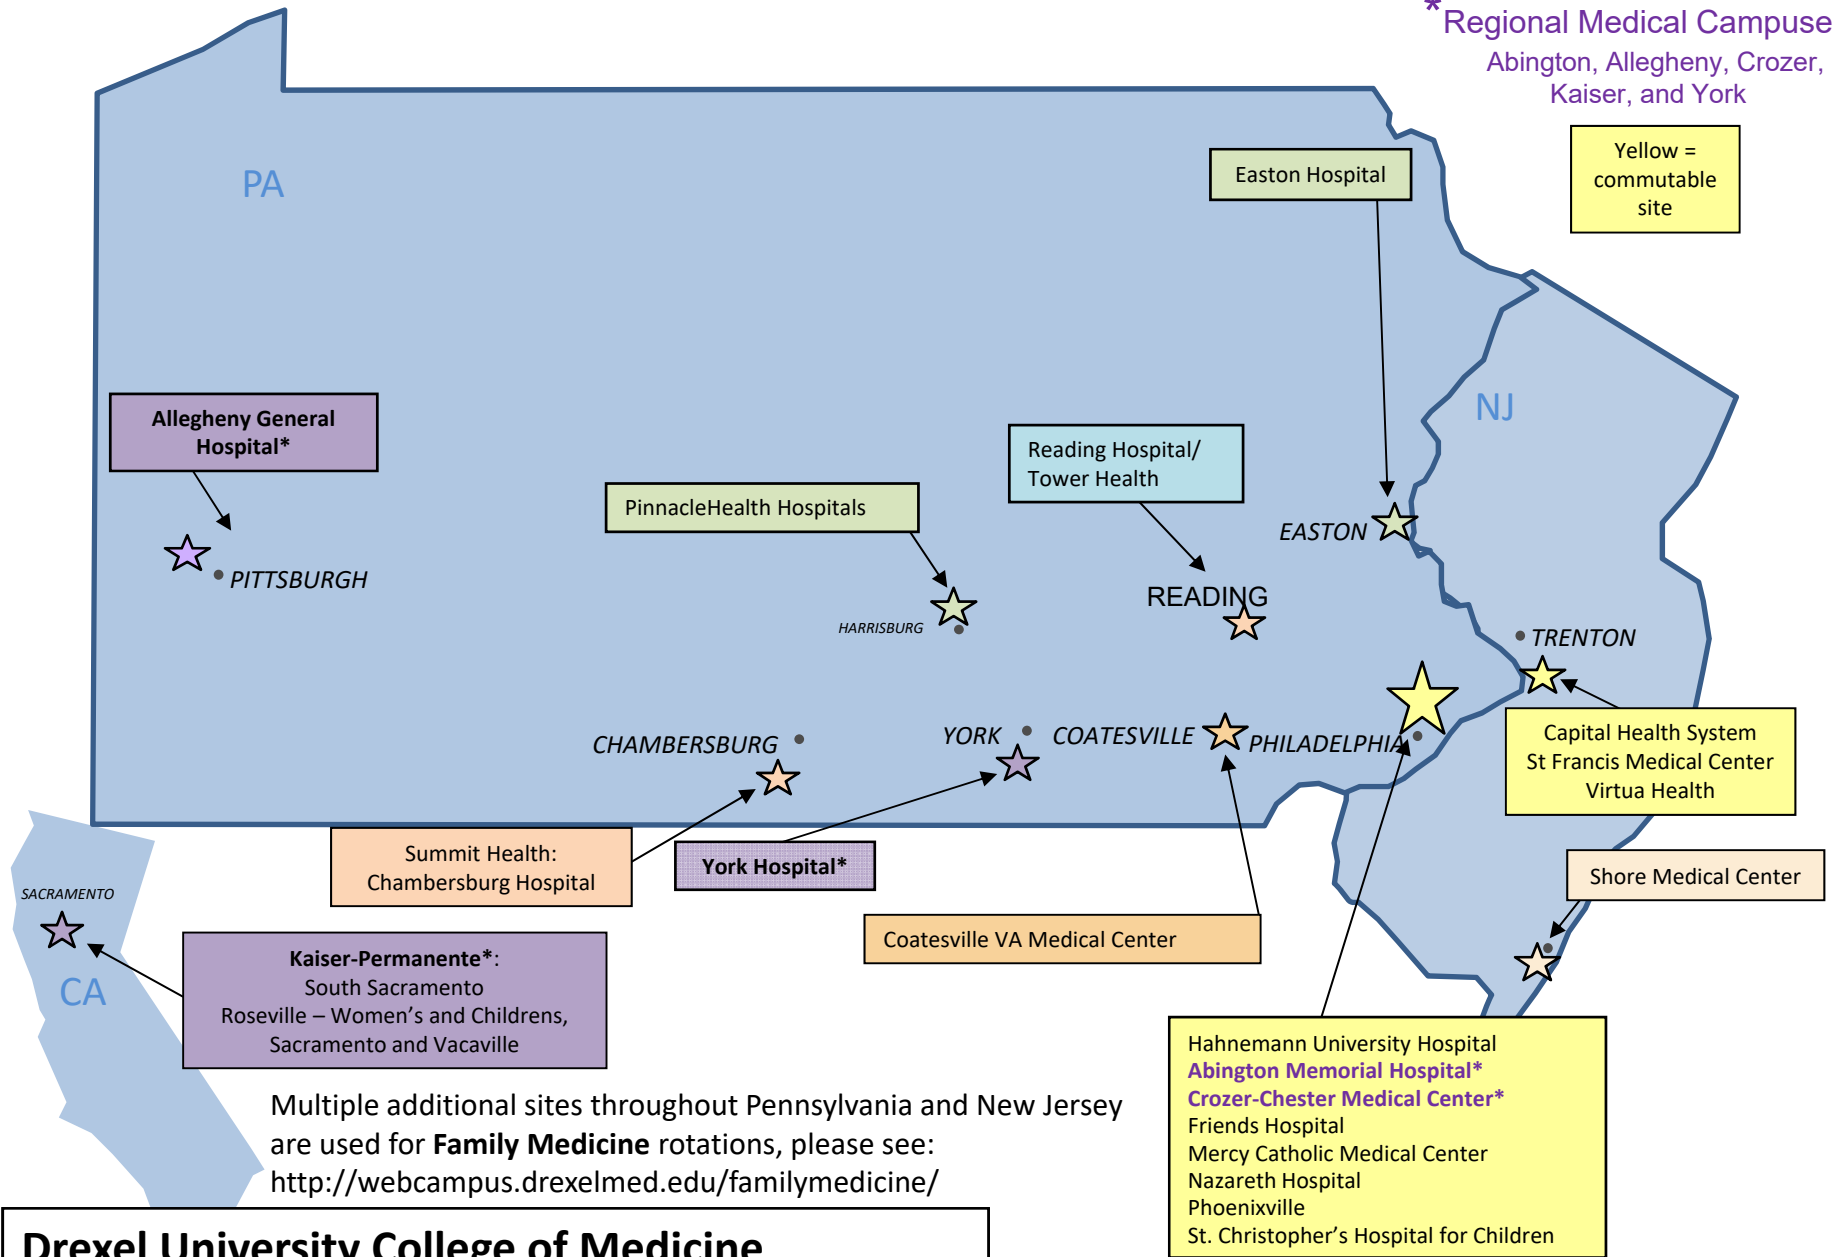

*Regional Medical Campuses:
Abington, Allegheny, Crozer,
Kaiser, and York

Yellow =
commutable
site

Multiple additional sites throughout Pennsylvania and New Jersey are used for **Family Medicine** rotations, please see: <http://webcampus.drexelmed.edu/familymedicine/>

Drexel University College of Medicine
Anticipated Educational Affiliates for 2018-2019