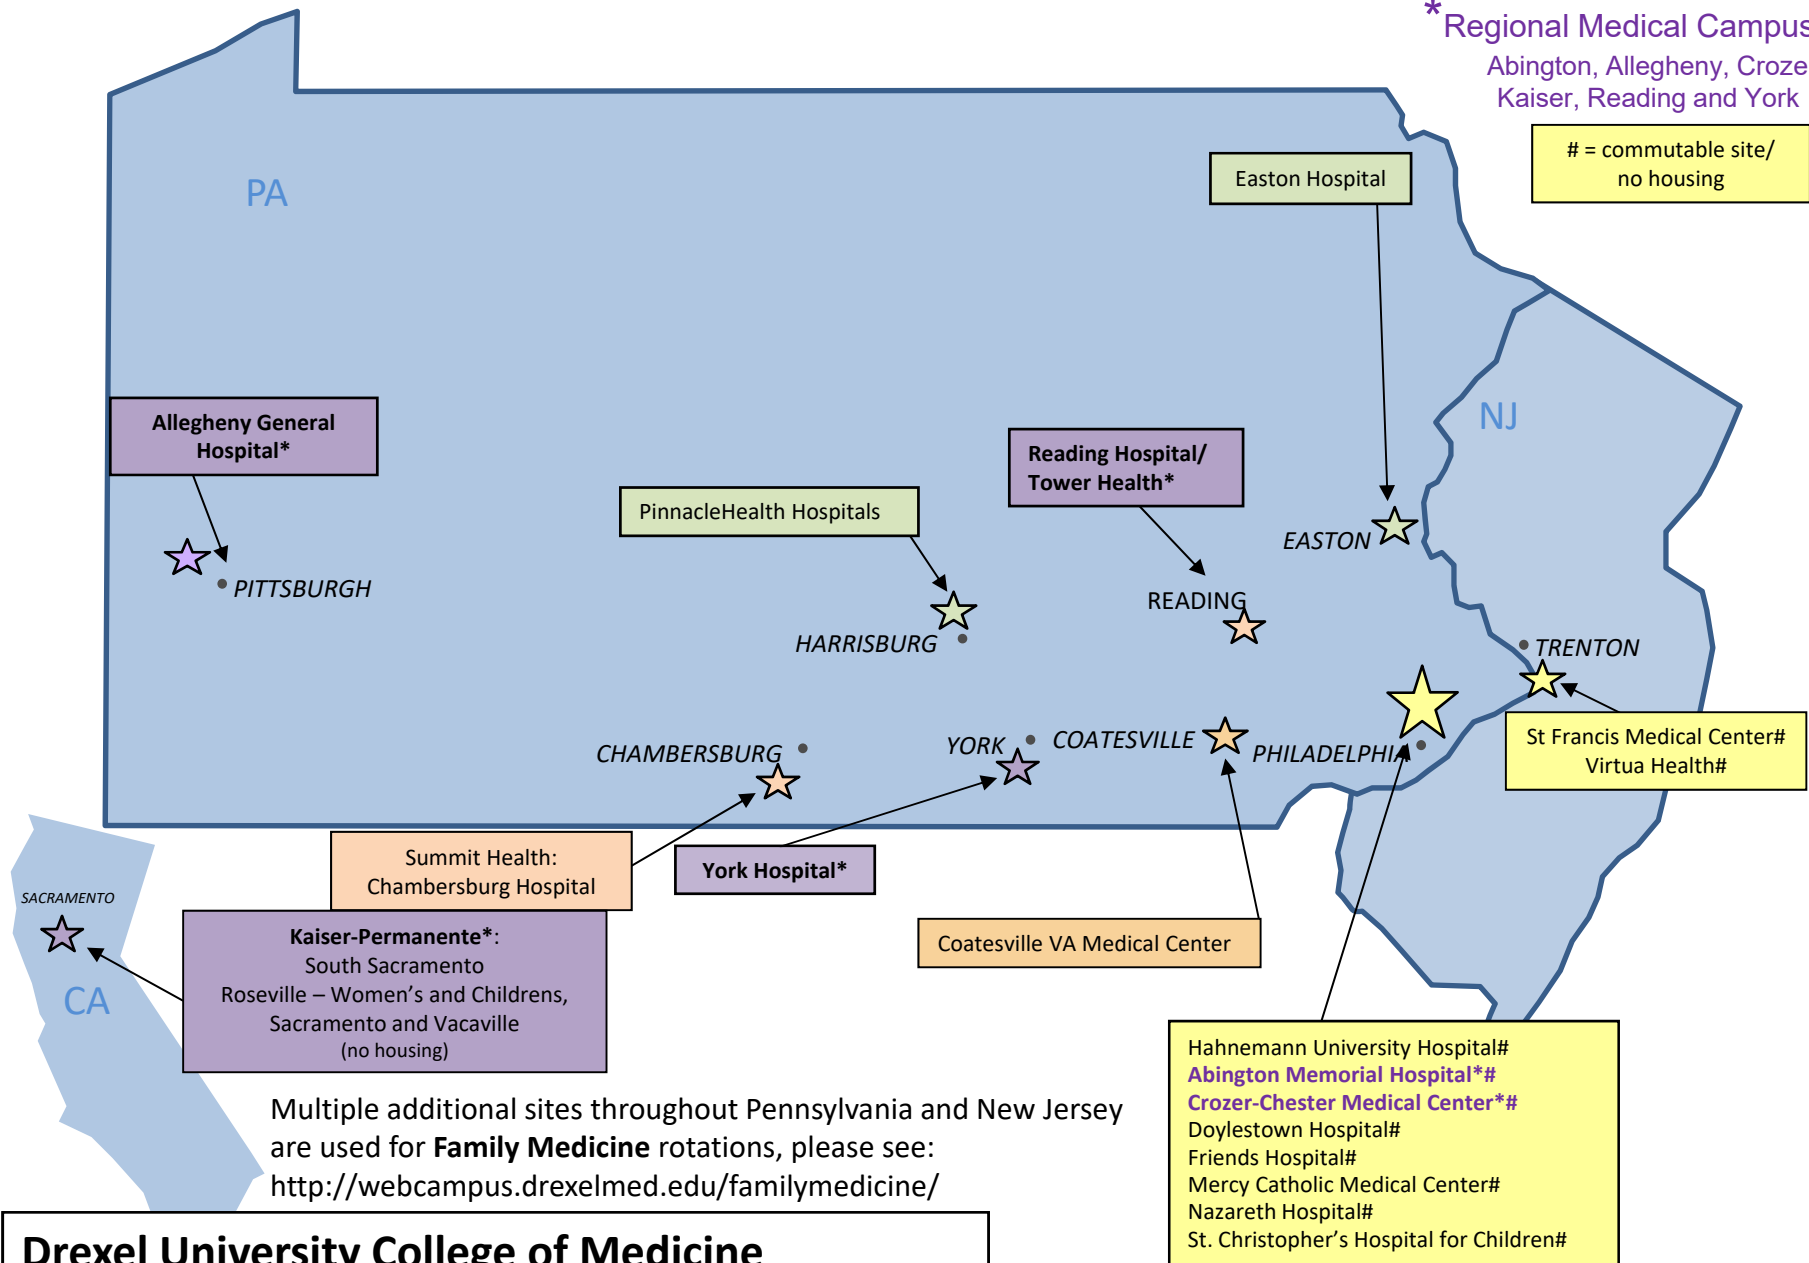

*Regional Medical Campuses:
Abington, Allegheny, Crozer,
Kaiser, Reading and York

= commutable site/
no housing

Multiple additional sites throughout Pennsylvania and New Jersey are used for **Family Medicine** rotations, please see: <http://webcampus.drexelmed.edu/familymedicine/>

Drexel University College of Medicine
Anticipated Educational Affiliates for 2019-2020